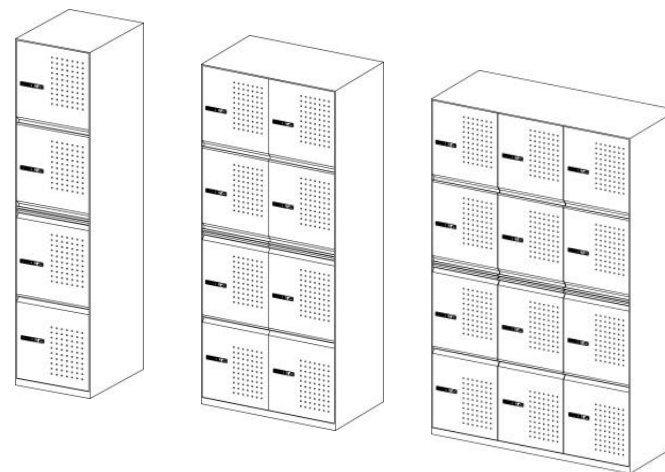

Locker with Passcode Lock 儲物櫃配密碼鎖

Remark : The Door Can Be Made with Left or Right Hand Side

備註: 櫃門可分左手及右手兩個方向打開.

Features 功能 :

- Steel Made w/ Epoxy Powder Coating 鋼制配上靜電噴塗
- Recessed Handle for Safety Concern 配上凹坑抽手
- Passcode Lock 密碼鎖
- Various Color Selection 多顏色配搭
- Custom Made Size 尺寸可特別訂制

H1400

此為R (門右向開)

H1847

此為R (門右向開)

Model 型號

Size 尺寸

SC-PL3DLOCKER-L/R
Three Doors 三門

W475 x D500 x H1400

SC-PL6DLOCKER-L/R
Six Doors 六門

W950 x D500 x H1400

SC-PL9DLOCKER-L/R
Nine Doors 九門

W1425 x D500 x H1400

Model 型號

Size 尺寸

SC-PL4DLOCKER-L/R
Four Doors 四門

W475 x D500 x H1847