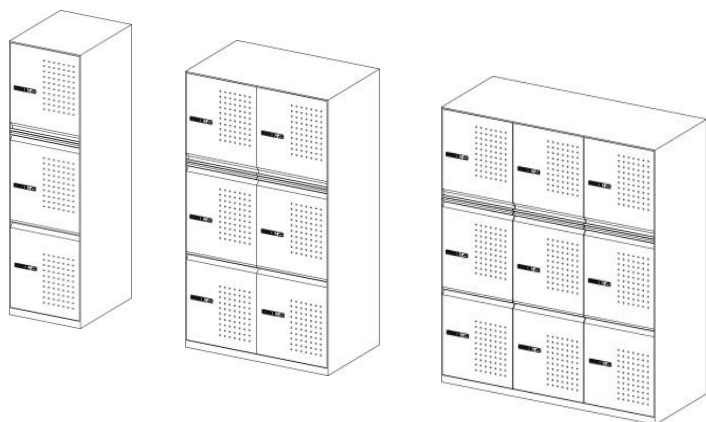

Locker with Passcode Lock 儲物櫃配密碼鎖

Remark : The Door Can Be Made with Left or Right Hand Side

備註: 櫃門可分左手及右手兩個方向打開.

Features 功能 :

- Steel Made w/ Epoxy Powder Coating 鋼制配上靜電噴塗
- Recessed Handle for Safety Concern 配上凹坑抽手
- Passcode Lock 密碼鎖
- Various Color Selection 多顏色配搭
- Custom Made Size 尺寸可特別訂制

H1400

此為R (門右向開)

H1847

此為R (門右向開)

Model 型號

Size 尺寸

SC-PL3DLOCKER-L/R
Three Doors 三門

W475 x D500 x H1400